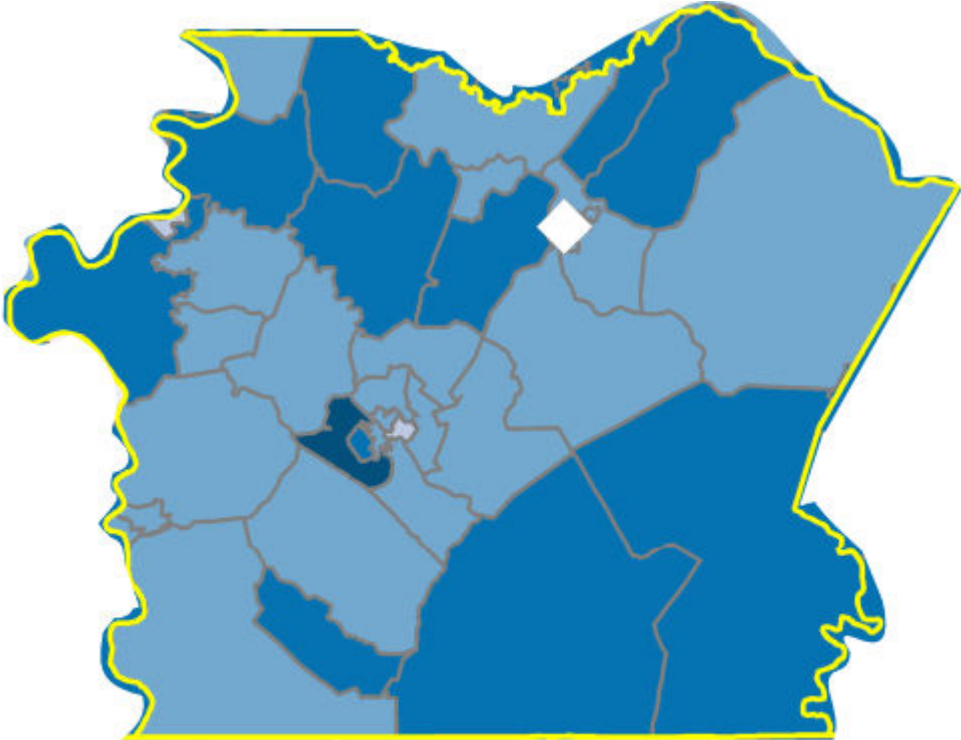

Income Level

- NA
- Low
- Moderate
- Middle
- Upper

◇ Bank Branch

Prepared using Mapping Module by QuestSoft - v1.13

cfsbank

2025 CRA Assessment Area

Fayette County, Pennsylvania

Income Level

◇ Bank Branches

cfsbank

2025 CRA Assessment Area

Washington County, Pennsylvania

Income Level

◇ Bank Branches

cfsbank

2025 CRA Assessment Area