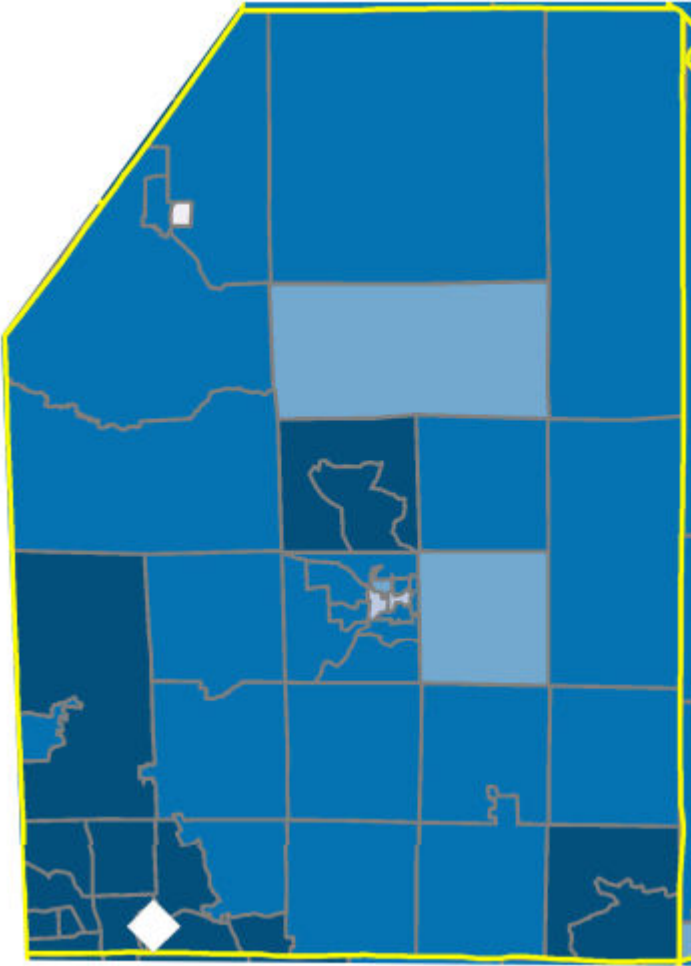

cfsbank

2025 CRA Assessment Area

Allegheny County, Pennsylvania

Income Level

◇ Bank Branches

cfsbank

2025 CRA Assessment Area

Butler County, Pennsylvania

Income Level

- NA
- Low
- Moderate
- Middle
- Upper

◇ Bank Branch

Prepared using Mapping Module by QuestSoft - v1.13

cfsbank

2025 CRA Assessment Area

Fayette County, Pennsylvania

Income Level

◇ Bank Branches

cfsbank

2025 CRA Assessment Area

Washington County, Pennsylvania

Income Level

◇ Bank Branches

cfsbank

2025 CRA Assessment Area

Westmoreland County, Pennsylvania

Income Level

◇ Bank Branches