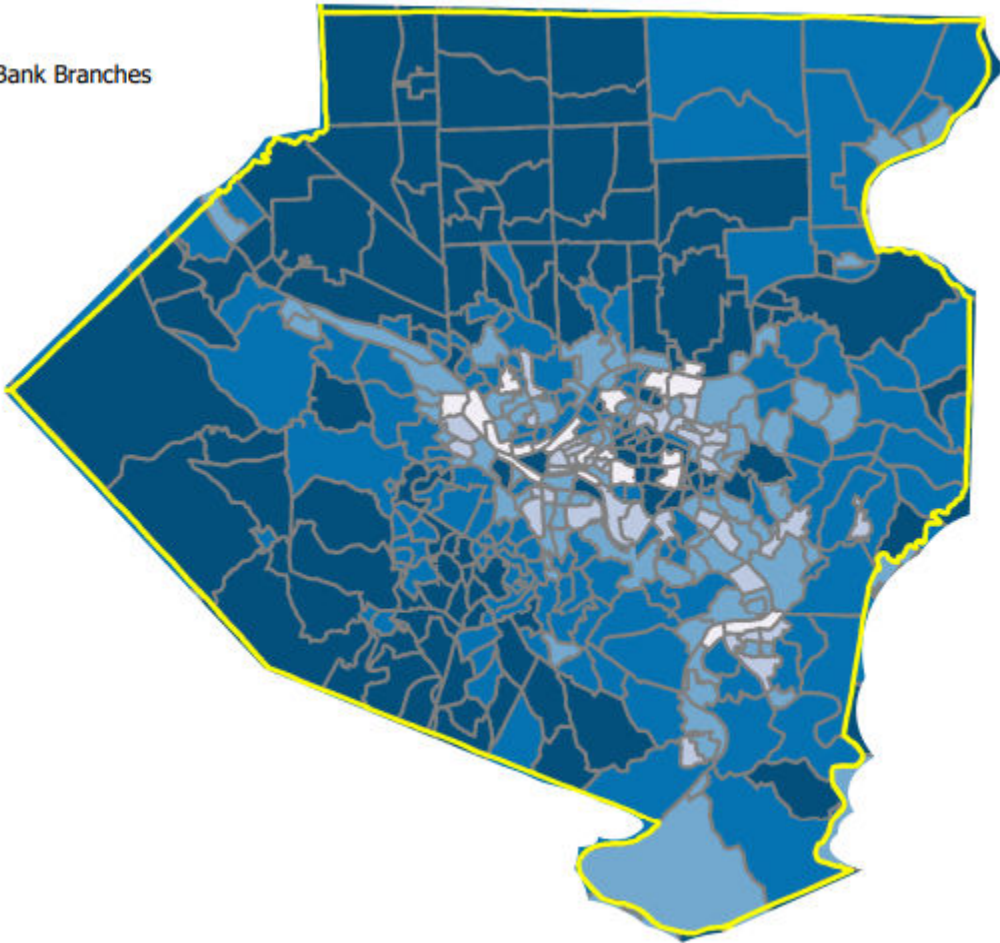

cfsbank

2025 CRA Assessment Area

Allegheny County, Pennsylvania

Income Level

◇ Bank Branches

cfsbank

2025 CRA Assessment Area

Butler County, Pennsylvania

Income Level

- NA
- Low
- Moderate
- Middle
- Upper

◇ Bank Branch

Prepared using Mapping Module by QuestSoft - v1.13

cfsbank

2025 CRA Assessment Area

Fayette County, Pennsylvania

Income Level